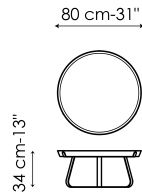

ceramic top, the contrast between the two materials adds further character. Frinfri coffee tables are available in three different heights and all models are proposed in multiple colour variants, to make it possible to choose the one that is most suitable to individual stylistic needs. The Frinfri wood variant features a wooden top and is available in two sizes (high and medium).

## Data sheet

Frinfri high  
Width: 40cm  
Depth: 40cm  
Height: 50cm

Frinfri medium  
Width: 50cm  
Depth: 50cm  
Height: 45cm

Frinfri low  
Width: 80cm  
Depth: 80cm  
Height: 34cm

Frinfri wood high  
Width: 40cm  
Depth: 40cm  
Height: 50cm

Frinfri wood medium  
Width: 50cm  
Depth: 50cm  
Height: 45cm