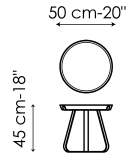

## Data sheet

Frinfri high  
Width: 40cm  
Depth: 40cm  
Height: 50cm

Frinfri medium  
Width: 50cm  
Depth: 50cm  
Height: 45cm

Frinfri low  
Width: 80cm  
Depth: 80cm  
Height: 34cm

Frinfri wood high  
Width: 40cm  
Depth: 40cm  
Height: 50cm

Frinfri wood medium  
Width: 50cm  
Depth: 50cm  
Height: 45cm