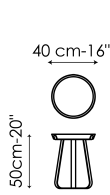

## Data sheet

Frinfri high  
Width: 40cm  
Depth: 40cm  
Height: 50cm

Frinfri medium  
Width: 50cm  
Depth: 50cm  
Height: 45cm

Frinfri low  
Width: 80cm  
Depth: 80cm  
Height: 34cm

Frinfri wood high  
Width: 40cm  
Depth: 40cm  
Height: 50cm

Frinfri wood medium  
Width: 50cm  
Depth: 50cm  
Height: 45cm