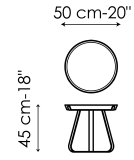

## Data sheet

Frinfri high  
Width: 40cm  
Depth: 40cm  
Height: 50cm

Frinfri medium  
Width: 50cm  
Depth: 50cm  
Height: 45cm

Frinfri low  
Width: 80cm  
Depth: 80cm  
Height: 34cm

Frinfri wood high  
Width: 40cm  
Depth: 40cm  
Height: 50cm

Frinfri wood medium  
Width: 50cm  
Depth: 50cm  
Height: 45cm