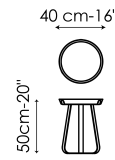

## Data sheet

Frinfri high  
Width: 40cm  
Depth: 40cm  
Height: 50cm

Frinfri medium  
Width: 50cm  
Depth: 50cm  
Height: 45cm

Frinfri low  
Width: 80cm  
Depth: 80cm  
Height: 34cm

Frinfri wood high  
Width: 40cm  
Depth: 40cm  
Height: 50cm

Frinfri wood medium  
Width: 50cm  
Depth: 50cm  
Height: 45cm