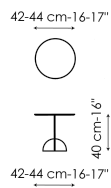

Data sheet

Combination low
Width: 42-44cm
Depth: 42cm
Height: 40cm

Combination high
Width: 42-44cm
Depth: 42cm
Height: 48cm

Top

Metal

Painted metal
Mat white

Painted metal
Mat anthracite
grey

Painted metal
Mat black