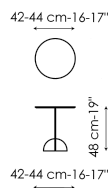

Data sheet

Combination low
Width: 42-44cm
Depth: 42cm
Height: 40cm

Combination high
Width: 42-44cm
Depth: 42cm
Height: 48cm

Top

Metal

Painted metal
Mat white

Painted metal
Mat anthracite
grey

Painted metal
Mat black