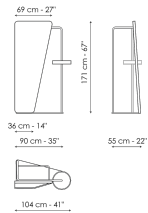

Data sheet

Camillo

Width: 104cm

Depth: 55cm

Height: 171cm

Structure

Plus Metal

Painted metal
Mat bronze