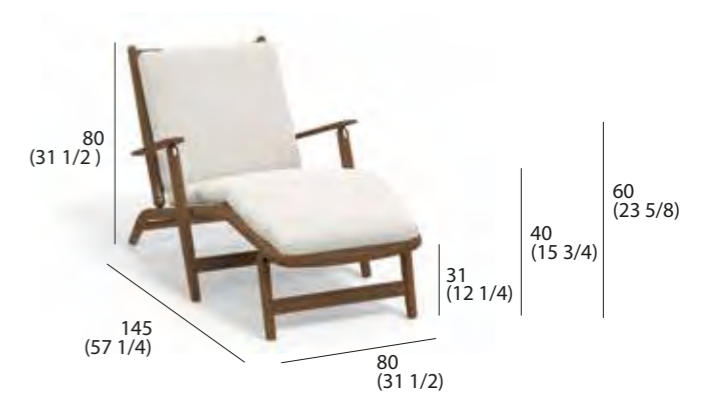

## LEVANTE 008 Chaise longue

design PIERO LISSONI

**DESCRIPTION** Chaise longue for outdoor use.

**STRUCTURE** Teak wood

**TOP** Teak wood

**WEIGHT**

16 kg

### STRUCTURE

TEAK

## DIMENSIONS

Length	201cm - 79" 1/6
Width	87cm - 34" 1/4
Seat height with cushion	30,5 cm - 12" 1/8