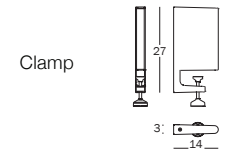

Spike - The Wild Bunch

design Konstantin Grcic / 2014

Spike - The Wild Bunch is a shelf featuring the distinctive element shared by the entire The Wild Bunch collection: a brightly coloured plastic clamp used to adapt to shelves of different thicknesses and various materials, from painted steel plate to beech to Carrara marble (for the round version only).

Spike is a highly versatile shelf that will fit beautifully into the lounge in any home, and looks equally good as a bedside table.

materials /

clamp in polypropylene with glass fibre added. Shelf in steel plate painted in polyester powder, in solid beech and in Carrara marble.

Clamp / White 1735 C
Shelf / Steel white 5110
Steel black 5130
Beech natural 7011
Beech black 7140
Marble carrara white