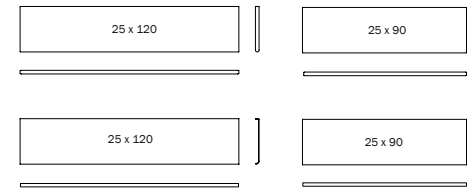

Spike - The Wild Bunch

design Konstantin Grcic / 2014

Spike - The Wild Bunch is a shelf featuring the distinctive element shared by the entire The Wild Bunch collection: a brightly coloured plastic clamp used to adapt to shelves of different thicknesses and various materials, from painted steel plate to beech to Carrara marble (for the round version only).

Spike is a highly versatile shelf that will fit beautifully into the lounge in any home, and looks equally good as a bedside table.

materials /

clamp in polypropylene with glass fibre added. Shelf in steel plate painted in polyester powder, in solid beech and in Carrara marble.

Clamp / White 1735 C
Shelf / Steel white 5110
Steel black 5130
Beech natural 7011
Beech black 7140
Marble carrara white

Clamp / Black 1754 C
Shelf / Steel white 5110
Steel black 5130
Beech natural 7011
Beech black 7140
Marble carrara white

Clamp / Orange 1780 C
Shelf / Steel white 5110
Steel black 5130
Beech natural 7011
Beech black 7140
Marble carrara white

Clamp / Light blue 1781 C
Shelf / Steel white 5110
Steel black 5130
Beech natural 7011
Beech black 7140
Marble carrara white

Clamp / Yellow 1784 C
Shelf / Steel white 5110
Steel black 5130
Beech natural 7011
Beech black 7140
Marble carrara white

Clamp / Red 1782 C
Shelf / Steel white 5110
Steel black 5130
Beech natural 7011
Beech black 7140
Marble carrara white

Clamp / Green 1783 C
Shelf / Steel white 5110
Steel black 5130
Beech natural 7011
Beech black 7140
Marble carrara white