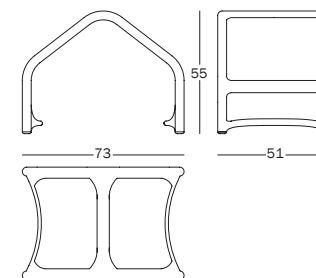

The Roof Chair

design Spalvieri & Del Ciotto / 2018

The Roof Chair is a soft, flexible roof on which to sit and watch the world, an object to climb on and slide down, a little house in which to hide and dream, a space for play, a tunnel to go through. For use alone or in company, it can also seat two, one on either side. A game and equally a fun-filled and functional item of furniture, with multiple uses to be discovered one by one, stimulating children's imagination and creativity. Beneath its iconic form lies cutting-edge construction technology. The tubular aluminium frame ensures both absolute lightness and stability, while the upper central crossbar is protected with flexible polyurethane foam padding, and the 3D fabric covering features differentiated load capacity and elasticity, for uncompromisingly comfortable seating.

materials /

frame in aluminium tube. Central crossbar covered in flexible expanded polyurethane. Cover in polyester.

magisdesign.com

“ Is it a house, a tunnel, a slide, or a roof from which to view the world? The Roof Chair is all this and more: soft, technological and creative! “