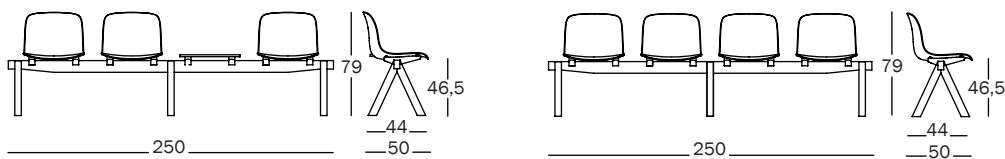

Troy — design Marcel Wanders, 2016
Technical Sheet

Seating system bar.

Materials: frame and small table in natural solid beech. Seat in beech plywood, in polypropylene or in polypropylene covered in fabric (Kvadrat Divina). All the models are available with front side covered in fabric (Kvadrat Divina, Steelcut Trio, Steelcut 2) or in leather (except for the fully covered version).

Magis logo is stamped on each product of our collection vouching for their originality.

FATIGUE, LOAD AND IMPACT TESTS

- Back impact test EN 1728:2012, L2
- Drop test for multiple seat units EN 1728
- Information for use EN 16139:2013, L2
- Leg forward static load test EN 1728:2012, L2
- Leg sideways static load test EN 1728:2012, L2
- Safety requirements EN 16139:2013, L2
- Seat and back fatigue test EN 1728:2012, L2
- Seat and back static load test EN 1728:2012, L2
- Seat front edge durability test EN 1728:2012, L2
- Seat impact test EN 1728:2012, L2
- Stability EN 1022:2005
- Vertical load on back rest EN 1728:2012

magisdesign.com