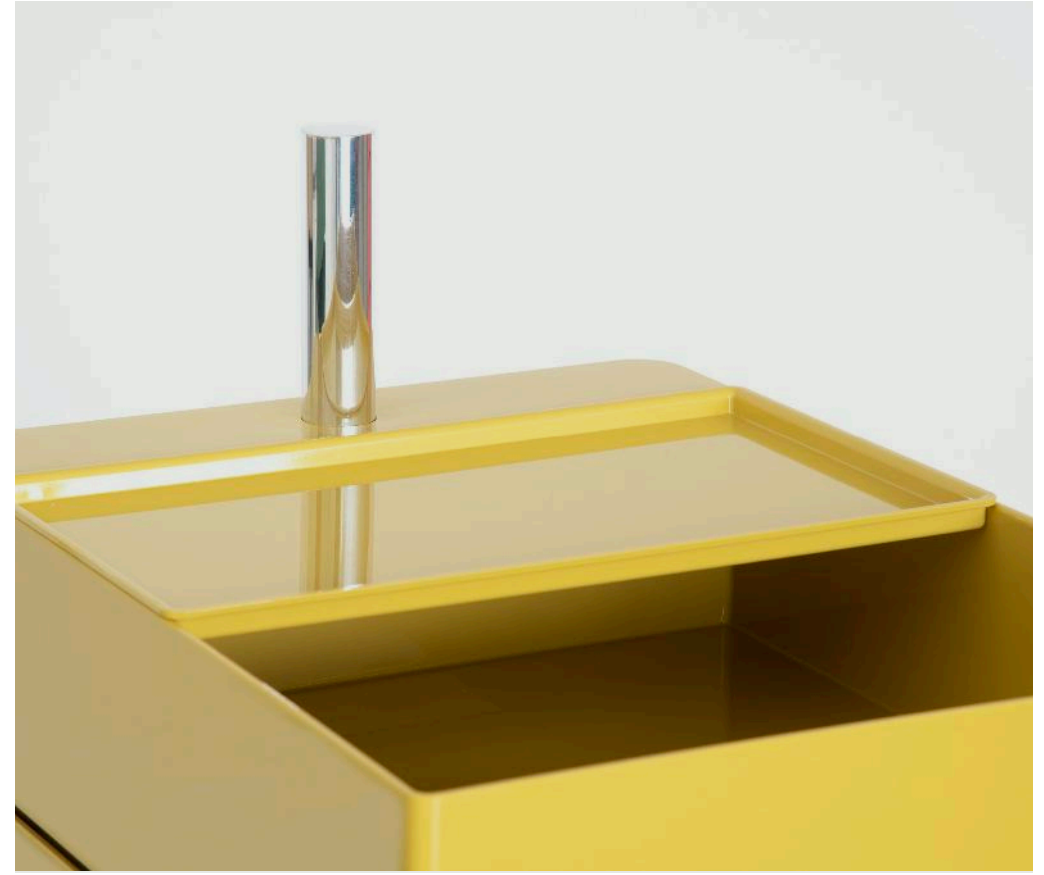

MAGIS

360° Container by Konstantin Grcic

Konstantin Grcic

Profile:

Konstantin Grcic (*1965) was trained as a cabinet maker at The John Makepeace School for Craftsmen in Wood before studying Design at the Royal College of Art in London. Today Konstantin Grcic Design is based in Berlin and active in several fields ranging from industrial design projects, exhibition design and collaborations in architecture and fashion. Among his producers, besides Magis, are Artek, Authentics, Cassina, ClassiCon, Flos, Flötotto, Kettal, Laufen, Mattiazzi, Muji, Mutina, Nespresso, Plank, Serafino Zani and Vitra. From the fashion and lifestyle sector, Audi, Hugo Boss, Issey Miyake, Louis Vuitton,

Prada, Rado and smart/Daimler are some of his clients. Many of his products have been awarded international design prizes. He received the Compasso d'Oro in 2001 for the Mayday lamp (Flos), 2011 for the Myto chair (Plank) and 2016 for the OK lamp (Flos). For Tom and Jerry from Magis' series The Wild Bunch he received the German Design Award in Gold in 2011. Grcic defines function in human terms, combining formal strictness with considerable mental acuity and humour. His work is characterised by a careful research into the history of art, design and architecture and his passion for technology and materials.

360° comes
in two heights,
either with 5

or 10 single
drawers made
of glossy ABS.

Information

Product

Drawer units on wheels for domestic use and contract (bars and home office).
Materials: glossy ABS. Joining tube in aluminium.