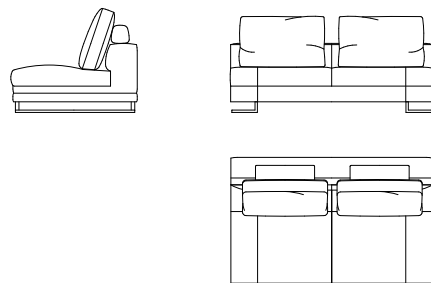

Seat: Polyurethane foam with high support and variable density covered with a blanket in sterilized feather and polyester fibre.

Backrest Cushions: Sterilized feather and polyester fibre.

Integrated bookcase and table: Wood and derivatives (class E1),
veneered in Noce Naturale, Moro, Fumo.

780 L - 770 R
L 220 x P 107 x H 85 cm
LIBRERIA INTEGRATA
INTEGRATED BOOKCASE

R

L

330 L - 320 R
L 195 x P 107 x H 85 cm

R

L

730 L - 720 R
L 195 x P 107 x H 85 cm
LIBRERIA INTEGRATA
INTEGRATED BOOKCASE

R

340
L 195 x P 107 x H 85 cm

290
L 170 x P 107 x H 85 cm

190
L 98 x P 107 x H 85 cm

140
L 85 x P 107 x H 85 cm

L

570 L - 560 R
L 110 x P 175 x H 85 cm

R

400
L 107 x P 107 x H 42 cm