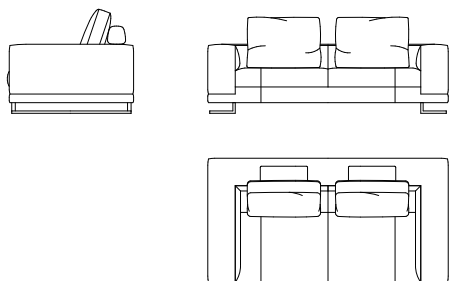

Seat: Polyurethane foam with high support and variable density covered with a blanket in sterilized feather and polyester fibre.

Backrest Cushions: Sterilized feather and polyester fibre.

Integrated bookcase and table: Wood and derivatives (class E1),
veneered in Noce Naturale, Moro, Fumo.

Feet: Metal in chrome finish or black nickel finish.

350
L 245 x P 107 x H 85 cm

300
L 225 x P 107 x H 85 cm

250
L 205 x P 107 x H 85 cm

L

380 L - 370 R
L 220 x P 107 x H 85 cm

R

L

780 L - 770 R
L 220 x P 107 x H 85 cm
LIBRERIA INTEGRATA
INTEGRATED BOOKCASE

R

L

330 L - 320 R
L 195 x P 107 x H 85 cm

R

L

730 L - 720 R
L 195 x P 107 x H 85 cm
LIBRERIA INTEGRATA
INTEGRATED BOOKCASE

R