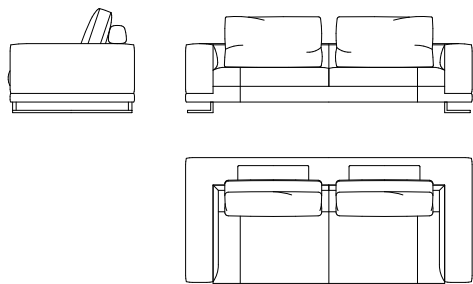

350
L 245 x P 107 x H 85 cm