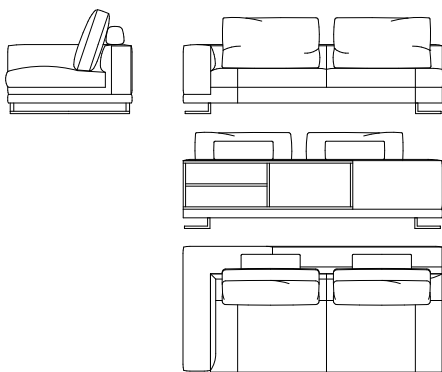

Seat: Polyurethane foam with high support and variable density covered with a blanket in sterilized feather and polyester fibre.

Backrest Cushions: Sterilized feather and polyester fibre.

Integrated bookcase and table: Wood and derivatives (class E1),
veneered in Noce Naturale, Moro, Fumo.

Feet: Metal in chrome finish or black nickel finish.

350
L 245 x P 107 x H 85 cm

300
L 225 x P 107 x H 85 cm

250
L 205 x P 107 x H 85 cm

L

380 L - 370 R
L 220 x P 107 x H 85 cm

R

L

780 L - 770 R
L 220 x P 107 x H 85 cm
LIBRERIA INTEGRATA
INTEGRATED BOOKCASE

R

L

330 L - 320 R
L 195 x P 107 x H 85 cm

R

L

730 L - 720 R
L 195 x P 107 x H 85 cm
LIBRERIA INTEGRATA
INTEGRATED BOOKCASE

R

340
L 195 x P 107 x H 85 cm

290
L 170 x P 107 x H 85 cm

190
L 98 x P 107 x H 85 cm

140
L 85 x P 107 x H 85 cm

L

570 L - 560 R
L 110 x P 175 x H 85 cm

R

400
L 107 x P 107 x H 42 cm