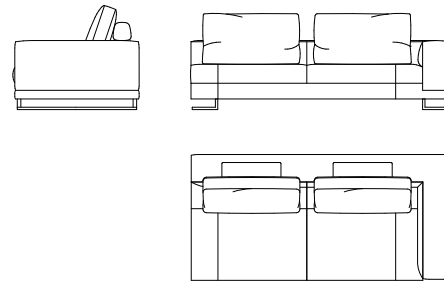

Seat: Polyurethane foam with high support and variable density covered with a blanket in sterilized feather and polyester fibre.

Backrest Cushions: Sterilized feather and polyester fibre.

Integrated bookcase and table: Wood and derivatives (class E1),
veneered in Noce Naturale, Moro, Fumo.

Feet: Metal in chrome finish or black nickel finish.

350
L 245 x P 107 x H 85 cm

300
L 225 x P 107 x H 85 cm

250
L 205 x P 107 x H 85 cm

L

380 L - 370 R
L 220 x P 107 x H 85 cm

R

L

780 L - 770 R
L 220 x P 107 x H 85 cm
LIBRERIA INTEGRATA
INTEGRATED BOOKCASE

R

L

330 L - 320 R
L 195 x P 107 x H 85 cm

R

L

730 L - 720 R
L 195 x P 107 x H 85 cm
LIBRERIA INTEGRATA
INTEGRATED BOOKCASE

R

340
L 195 x P 107 x H 85 cm

290
L 170 x P 107 x H 85 cm

190
L 98 x P 107 x H 85 cm

140
L 85 x P 107 x H 85 cm

L

570 L - 560 R
L 110 x P 175 x H 85 cm

R

400
L 107 x P 107 x H 42 cm