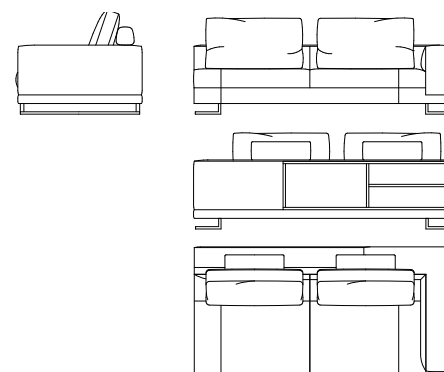

Seat: Polyurethane foam with high support and variable density covered with a blanket in sterilized feather and polyester fibre.

Backrest Cushions: Sterilized feather and polyester fibre.

Integrated bookcase and table: Wood and derivatives (class E1),
veneered in Noce Naturale, Moro, Fumo.

Feet: Metal in chrome finish or black nickel finish.

350
L 245 x P 107 x H 85 cm

300
L 225 x P 107 x H 85 cm

250
L 205 x P 107 x H 85 cm

L

380 L - 370 R
L 220 x P 107 x H 85 cm

R

L

780 L - 770 R
L 220 x P 107 x H 85 cm
LIBRERIA INTEGRATA
INTEGRATED BOOKCASE

R

L

330 L - 320 R
L 195 x P 107 x H 85 cm

R

L

730 L - 720 R
L 195 x P 107 x H 85 cm
LIBRERIA INTEGRATA
INTEGRATED BOOKCASE

R

340
L 195 x P 107 x H 85 cm

290
L 170 x P 107 x H 85 cm

190
L 98 x P 107 x H 85 cm

140
L 85 x P 107 x H 85 cm

L

570 L - 560 R
L 110 x P 175 x H 85 cm

R

400
L 107 x P 107 x H 42 cm