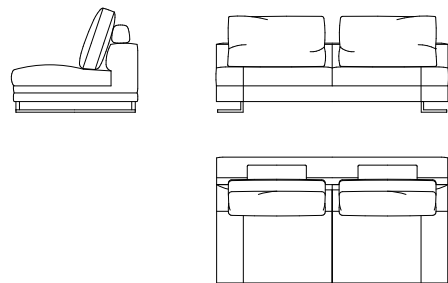

Seat: Polyurethane foam with high support and variable density covered with a blanket in sterilized feather and polyester fibre.

Backrest Cushions: Sterilized feather and polyester fibre.

Integrated bookcase and table: Wood and derivatives (class E1),
veneered in Noce Naturale, Moro, Fumo.

Feet: Metal in chrome finish or black nickel finish.

350
L 245 x P 107 x H 85 cm

300
L 225 x P 107 x H 85 cm

250
L 205 x P 107 x H 85 cm

L

380 L - 370 R
L 220 x P 107 x H 85 cm

R

L

780 L - 770 R
L 220 x P 107 x H 85 cm
LIBRERIA INTEGRATA
INTEGRATED BOOKCASE

R

L

330 L - 320 R
L 195 x P 107 x H 85 cm

R

L

730 L - 720 R
L 195 x P 107 x H 85 cm
LIBRERIA INTEGRATA
INTEGRATED BOOKCASE

R

340
L 195 x P 107 x H 85 cm

290
L 170 x P 107 x H 85 cm

190
L 98 x P 107 x H 85 cm

140
L 85 x P 107 x H 85 cm

L

570 L - 560 R
L 110 x P 175 x H 85 cm

R

400
L 107 x P 107 x H 42 cm