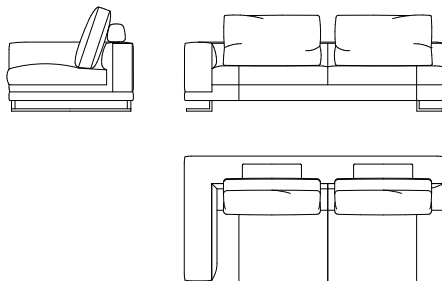

Seat: Polyurethane foam with high support and variable density covered with a blanket in sterilized feather and polyester fibre.

Backrest Cushions: Sterilized feather and polyester fibre.

Integrated bookcase and table: Wood and derivatives (class E1),
veneered in Noce Naturale, Moro, Fumo.

Feet: Metal in chrome finish or black nickel finish.

350
L 245 x P 107 x H 85 cm

300
L 225 x P 107 x H 85 cm

250
L 205 x P 107 x H 85 cm

L

380 L - 370 R
L 220 x P 107 x H 85 cm

R

L

780 L - 770 R
L 220 x P 107 x H 85 cm
LIBRERIA INTEGRATA
INTEGRATED BOOKCASE

R

L

330 L - 320 R
L 195 x P 107 x H 85 cm

R

L

730 L - 720 R
L 195 x P 107 x H 85 cm
LIBRERIA INTEGRATA
INTEGRATED BOOKCASE

R

340
L 195 x P 107 x H 85 cm

290
L 170 x P 107 x H 85 cm

190
L 98 x P 107 x H 85 cm

140
L 85 x P 107 x H 85 cm

L

570 L - 560 R
L 110 x P 175 x H 85 cm

R

400
L 107 x P 107 x H 42 cm