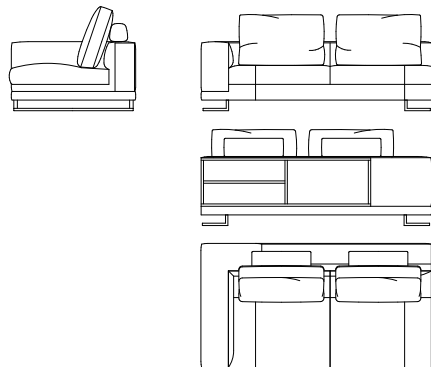

Seat: Polyurethane foam with high support and variable density covered with a blanket in sterilized feather and polyester fibre.

Backrest Cushions: Sterilized feather and polyester fibre.

Integrated bookcase and table: Wood and derivatives (class E1),
veneered in Noce Naturale, Moro, Fumo.

780 L - 770 R
L 220 x P 107 x H 85 cm
LIBRERIA INTEGRATA
INTEGRATED BOOKCASE

R

L

330 L - 320 R
L 195 x P 107 x H 85 cm

R

L

730 L - 720 R
L 195 x P 107 x H 85 cm
LIBRERIA INTEGRATA
INTEGRATED BOOKCASE

R

340
L 195 x P 107 x H 85 cm

290
L 170 x P 107 x H 85 cm

190
L 98 x P 107 x H 85 cm

140
L 85 x P 107 x H 85 cm

L

570 L - 560 R
L 110 x P 175 x H 85 cm

R

400
L 107 x P 107 x H 42 cm