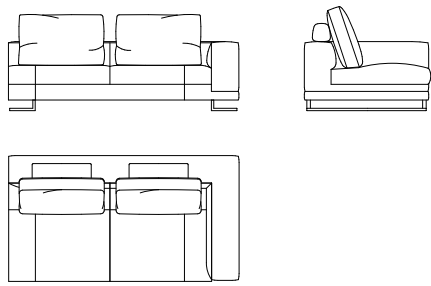

Seat: Polyurethane foam with high support and variable density covered with a blanket in sterilized feather and polyester fibre.

Backrest Cushions: Sterilized feather and polyester fibre.

Integrated bookcase and table: Wood and derivatives (class E1),
veneered in Noce Naturale, Moro, Fumo.

Feet: Metal in chrome finish or black nickel finish.

350
L 245 x P 107 x H 85 cm

300
L 225 x P 107 x H 85 cm

250
L 205 x P 107 x H 85 cm

L

380 L - 370 R
L 220 x P 107 x H 85 cm

R

L

780 L - 770 R
L 220 x P 107 x H 85 cm
LIBRERIA INTEGRATA
INTEGRATED BOOKCASE

R

L

330 L - 320 R
L 195 x P 107 x H 85 cm

R

L

730 L - 720 R
L 195 x P 107 x H 85 cm
LIBRERIA INTEGRATA
INTEGRATED BOOKCASE

R

340
L 195 x P 107 x H 85 cm

290
L 170 x P 107 x H 85 cm

190
L 98 x P 107 x H 85 cm

140
L 85 x P 107 x H 85 cm

L

570 L - 560 R
L 110 x P 175 x H 85 cm

R

400
L 107 x P 107 x H 42 cm