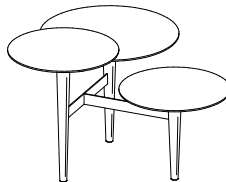

STANDARD FEATURES

- Glass top available in: smoked or white (RAL 9003).
- Base available in: chrome, dark chrome-titanio, burnished aluminium, burnished copper or painted metal.

NOTES

- Ceramic top available in: Terra, Antracite, Noir Desir or Ossido Bruno color.

CARATTERISTICHE STANDARD

- Ripiano in vetro disponibile in: fumè o bianco (RAL 9003).
- Base disponibile in: cromato, cromato nero-titanio, alluminio brunito, rame brunito o metallo verniciato.

NOTE

- Ripiano in ceramica disponibile in: colore Terra, Antracite, Noir Desir o Ossido Bruno.

T150C

cm 91 x 91 x H. 51
inches 36 x 36 x H. 20

Each piece is made by hand and has its own uniqueness. Measures may vary with a tolerance up to 3%.