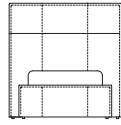

## European sizes / Misure europee

**L05**  
121 / 48"

MATTRESS 31" X 79"  
MATERASSO 80 X 200

**L15**  
201 / 79"

MATTRESS 63" X 79"  
MATERASSO 160 X 200

**L25**  
221 / 87"

MATTRESS 71" X 79"  
MATERASSO 180 X 200

## American sizes / Misure americane

**L10**  
230 / 91"

**L10**  
181 / 71"

MATTRESS 55" X 76"  
MATERASSO 140 X 193

**L20**  
242 / 95"

**L20**  
196 / 77"

MATTRESS 61" X 81"  
MATERASSO 155 X 205

**L30**  
242 / 95"

### NOTES

- Dimensions: the first figure shows sizes in centimeters, the second in inches.
- Storage base available upon request, 693 € up-charge.

### Version with double movement storage base, usable space height 18 cm - 7".

Versione con base contenitore a doppio movimento, spazio utile altezza 18 cm.