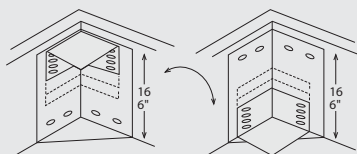

## American sizes / Misure americane

**L10**  
230 / 91"

**L10**  
181 / 71"

MATTRESS 55" X 76"  
MATERASSO 140 X 193

**L20**  
242 / 95"

**L20**  
196 / 77"

MATTRESS 61" X 81"  
MATERASSO 155 X 205

**L30**  
242 / 95"

**L30**  
236 / 93"

MATTRESS 77" X 81"  
MATERASSO 195 X 205

**L40**  
252 / 99"

**L40**  
226 / 89"

MATTRESS 73" X 85"  
MATERASSO 185 X 215

### P019D BENCH

155 X 55 / 61" X 22"

A special metal support allows to place the slats in different positions from 2 cm - 3/4" to 18 cm - 7" from the edge of the bed base. Not available with storage base.

### STANDARD FEATURES

- Hard wood frame.
- Headboard in polyurethane covered with wadding.
- Base in polyurethane covered with wadding.
- Headboard height 124 cm - 49".
- Base height 36 cm - 14".
- Metal legs height 1,5 cm - 0,6".
- Mattress not included in the price.
- Headboard back in fabric.
- European wooden slats.
- Stitching CUC 520.