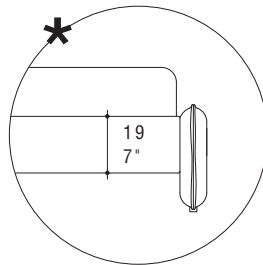

## American sizes / Misure americane

**L10**  
230 / 91"

**L10**  
181 / 71"

MATTRESS 55" X 76"  
MATERASSO 140 X 193

**L20**  
242 / 95"

**L20**  
196 / 77"

MATTRESS 61" X 81"  
MATERASSO 155 X 205

**L30**  
242 / 95"

**L30**  
236 / 93"

MATTRESS 77" X 81"  
MATERASSO 195 X 205

**L40**  
252 / 99"

**L40**  
226 / 89"

MATTRESS 73" X 85"  
MATERASSO 185 X 215

### P019D BENCH

155 X 55 / 61" X 22"

A special metal support allows to place the slats in different positions from 2 cm - 3/4" to 18 cm - 7" from the edge of the bed base. Not available with storage base.

### STANDARD FEATURES

- Hard wood frame.
- Headboard in polyurethane covered with wadding.
- Base in polyurethane covered with wadding.
- Headboard height 124 cm - 49".
- Base height 36 cm - 14".
- Metal legs height 1,5 cm - 0,6".
- Mattress not included in the price.
- Headboard back in fabric.
- European wooden slats.
- Stitching CUC 520.