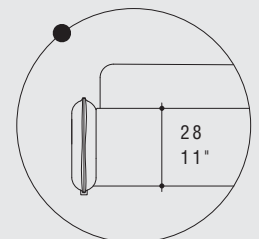

### STANDARD FEATURES

- Hard wood frame.
- Headboard in polyurethane covered with wadding.
- Base in polyurethane covered with wadding.
- Headboard height 124 cm - 49".
- Base height 36 cm - 14".
- Metal legs height 1,5 cm - 0,6".
- Mattress not included in the price.
- Headboard back in fabric.
- European wooden slats.
- Stitching CUC 520.

### NOTES

- Dimensions: the first figure shows sizes in centimeters, the second in inches.
- Storage base available upon request, 693 € up-charge.

### NOTE

- Dimensioni: la prima cifra indica i centimetri, la seconda cifra indica i pollici.
- Disponibile su richiesta base contenitore, con supplemento 693 €.

### Version with double movement storage base, usable space height 18 cm - 7".

Versione con base contenitore a doppio movimento, spazio utile altezza 18 cm.