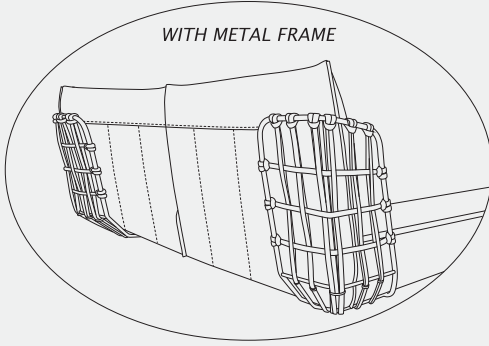

COCOON NIGHT

BRAIDED

WITH METAL FRAME

STANDARD

WITHOUT METAL FRAME

BRAIDED VERSION

BHB BRAIDED CORNERS

LEFT

RIGHT

IN THE BRAIDED VERSION THE DIMENSIONS WILL BE INCREASED OF 8 CM - 3" IN WIDTH AND 4 CM - 2" IN DEPTH