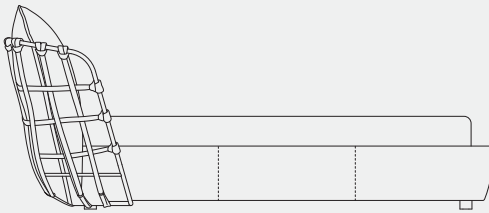

COCOON NIGHT

BRAIDED

WITH METAL FRAME

STANDARD

WITHOUT METAL FRAME

BRAIDED VERSION

BHB BRAIDED CORNERS

LEFT

RIGHT

IN THE BRAIDED VERSION THE DIMENSIONS WILL BE INCREASED OF 8 CM - 3" IN WIDTH AND 4 CM - 2" IN DEPTH