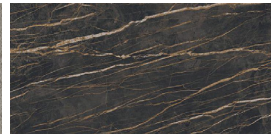

NOTES

- Dimensions: the first figure shows sizes in centimeters, the second in inches.
- Available with up-charge top in: smoked, white (RAL 9003) glass or ceramic.
- Please advise covers for A and B.

FINITURE RIPIANO IN CERAMICA - CERAMIC TOP FINISHES

Terra color

Antracite color

Noir Desir color

Ossido Bruno color