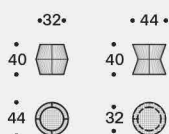

Ziggy

Design Emilio Nanni

Anno di produzione 2014

Production year 2014

[It] — Metallo, legno, corda: materiali semplici che reinventano oggetti di uso comune. Una collezione di pouf e tavolini in tondino di metallo e corda nautica intrecciata, si mescolano come in una tavolozza di pittore. La citazione al noto brano Ziggy Stardust di David Bowie non è casuale e rimanda a un'idea di ironia e stravolgimento della tipologia del complemento nella zona relax. Le silhouettes a botte e a clessidra s'incontrano per comporre isole che si espandono: intrecci e volumi si perfezionano negli abbinamenti delle tonalità mixate delle corde, indicando una nuova idea di complemento con una possibilità illimitata di personalizzazione dello spazio. La corda intrecciata a due colori è una combinazione esclusiva Saba.

Struttura

In trafilato verniciato diametro 8 mm con intreccio di cime di poliestere dal diametro di 6 mm. La finitura e le cime sono adatte per l'uso in ambiente esterno. Il piano superiore del tavolino è in MDF laccato h. 19 mm.

[En] — Metal, wood, rope: simple materials which reinvent commonly used objects. A collection of poufs and coffee tables made in metal rods and woven nautical cords, mixed together like the paints on an artist's palette. The reference to David Bowie's iconic Ziggy Stardust is no accident and relates to the irony in the idea of revolutionising the type of accessory furniture in the area for relaxing. The barrel and hourglass silhouettes come together to make up islands which expand: interweaving and volumes are enhanced in the coordination of the mixed colours of the cord, pointing to a new idea of furnishing accessory with endless possibilities of personalising the space. The two-tone plaited rope is an exclusive Saba combination.