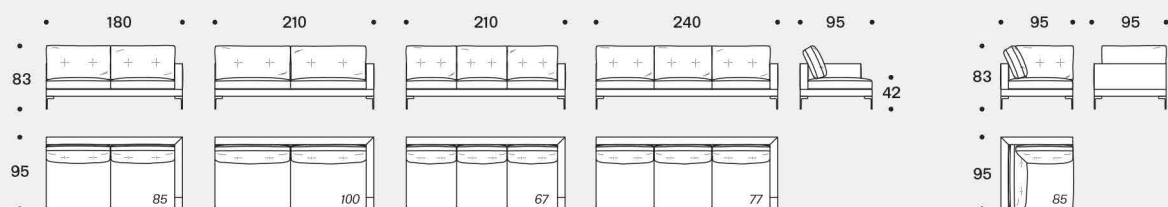

Laterali DX-SX / Right-left side units

Angolare / Corner unit