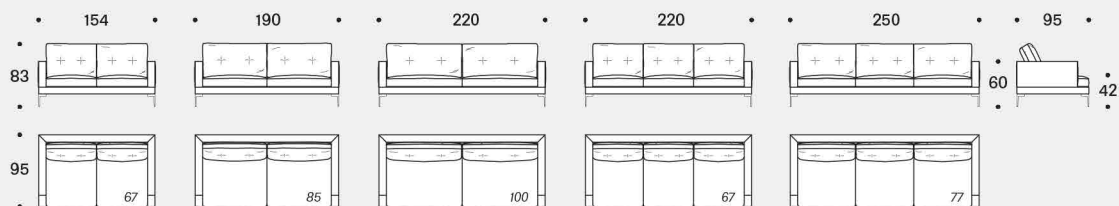

Divani / Sofas