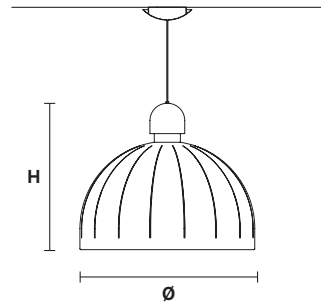

CUPOLE S1 30

Ø 30 cm / 11.81"
H 27 cm / 10.6"

DOWN LED x 6 W CRI>90
3000 K - 850 Nominal lm
Dimmable: PUSH + 1-10V

CUPOLE S1 50

Ø 50 cm / 19.68"
H 41 cm / 16.14"

DOWN LED x 18 W CRI>90
3000 K - 2752 Nominal lm
Dimmable: PUSH + 1-10V

CUPOLE S1 80

Ø 80 cm / 31.49"
H 68 cm / 26.77"

DOWN LED x 21 W CRI>90
3000 K - 3080 Nominal lm
Dimmable: PUSH + 1-10V

CUPOLE BIL 3

L 100 cm / 39.37"
SP 30 cm / 11.81"
H 100 cm / 39.37"

DOWN LED x 18 W CRI>90
3000 K - 2550 Nominal lm
Dimmable: PUSH + 1-10V