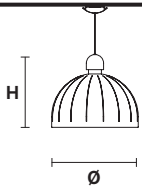

CUPOLE S1 30

Suspension 

TECHNICAL INFORMATION

Ø 30 cm / 11.81"
H 27 cm / 10.63"

DOWN LED x 6 W CRI>90
3000 K - 850 Nominal lm
Dimmable: 0 - 10 V

CUPOLE S1 50

Suspension 

TECHNICAL INFORMATION