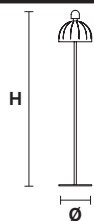

L 60 cm / 23.62"
SP 65 cm / 25.59"
H 100 cm / 39.37"

DOWN LED x 18 W CRI>90
3000 K - 2550 Nominal lm
Dimmable: 0 - 10 V

CUPOLE A

Applique

CE

TECHNICAL INFORMATION

L 20 cm / 7.87"
SP 24.5 cm / 9.65"
H 34 cm / 13.38"

DOWN LED X 6 W CRI>90
 3000 K - 850 Nominal lm
Dimmable: 0 - 10 V

CUPOLE TL

Table lamp

CE

TECHNICAL INFORMATION

Ø 30 cm / 11.81"
H 57 cm / 22.44"

DOWN LED x 6 W CRI>90
 3000 K - 850 Nominal lm
Dimmable: OWN BUTTON

CUPOLE STL

Floor lamp

CE

TECHNICAL INFORMATION

Ø 30 cm / 11.81"
H 160 cm / 62.99"

DOWN LED x 6 W CRI>90
 3000 K - 850 Nominal lm
Dimmable: OWN BUTTON