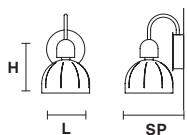

CUPOLE A

Applique

CE

TECHNICAL INFORMATION

L 20 cm / 7.87"
SP 24.5 cm / 9.65"
H 34 cm / 13.38"

DOWN LED X 6 W CRI>90
3000 K - 850 Nominal lm
Dimmable: 0 - 10 V