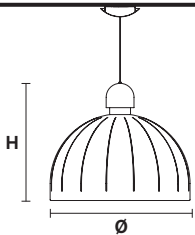

CUPOLE S1 80

Suspension

TECHNICAL INFORMATION

Ø 80 cm / 31.49"
H 68 cm / 26.77"

DOWN LED x 21 W CRI>90
3000 K - 3080 Nominal lm
Dimmable: 0 - 10 V