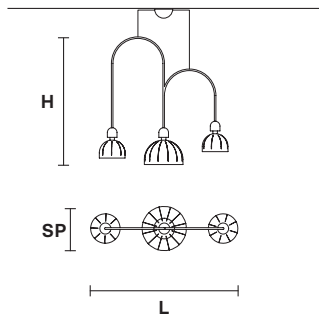

CUPOLE S1 30

Ø 30 cm / 11.81"
H 27 cm / 10.6"

DOWN LED x 6 W CRI>90
3000 K - 850 Nominal lm
Dimmable: PUSH + 1-10V

CUPOLE S1 50

Ø 50 cm / 19.68"
H 41 cm / 16.14"

DOWN LED x 18 W CRI>90
3000 K - 2752 Nominal lm
Dimmable: PUSH + 1-10V

CUPOLE S1 80

Ø 80 cm / 31.49"
H 68 cm / 26.77"

DOWN LED x 21 W CRI>90
3000 K - 3080 Nominal lm
Dimmable: PUSH + 1-10V

CUPOLE BIL 3

L 100 cm / 39.37"
SP 30 cm / 11.81"
H 100 cm / 39.37"

DOWN LED x 18 W CRI>90
3000 K - 2550 Nominal lm
Dimmable: PUSH + 1-10V

CUPOLE ANG 3

L 60 cm / 23.62"
SP 65 cm / 25.59"
H 100 cm / 39.37"

DOWN LED x 18 W CRI>90
3000 K - 2550 Nominal lm
Dimmable: PUSH + 1-10V

CUPOLE A

L 20 cm / 7.87"
SP 23 cm / 9.05"
H 34 cm / 13.38"

DOWN LED X 6 W CRI >90
 3000 K - 850 Nominal lm
Dimmable: PUSH + 1-10V

L 60 cm / 23.62"
SP 65 cm / 25.59"
H 100 cm / 39.37"

DOWN LED x 18 W CRI>90
3000 K - 2550 Nominal lm
Dimmable: 0 - 10 V

CUPOLE A

Applique

CE

TECHNICAL INFORMATION

L 20 cm / 7.87"
SP 24.5 cm / 9.65"
H 34 cm / 13.38"