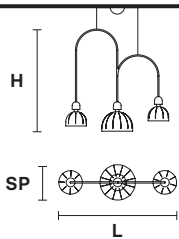

CUPOLE BIL 3

Suspension

TECHNICAL INFORMATION

L 100 cm / 39.37"
SP 30 cm / 11.81"
H 100 cm / 39.37"

DOWN LED x 18 W CRI>90
3000 K - 2550 Nominal lm
Dimmable: 0 - 10 V