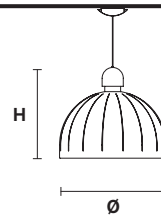

CUPOLE S1 30

Suspension 

TECHNICAL INFORMATION

Ø 30 cm / 11.81"
H 27 cm / 10.63"

DOWN LED x 6 W CRI>90
3000 K - 850 Nominal lm
Dimmable: 0 - 10 V

CUPOLE S1 50

Suspension 

TECHNICAL INFORMATION