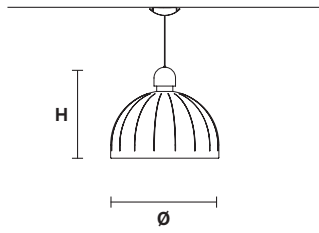

CUPOLE S1 30

Ø 30 cm / 11.81"
H 27 cm / 10.6"

DOWN LED x 6 W CRI>90
3000 K - 850 Nominal lm
Dimmable: PUSH + 1-10V

CUPOLE S1 50

Ø 50 cm / 19.68"
H 41 cm / 16.14"

DOWN LED x 18 W CRI>90
3000 K - 2752 Nominal lm
Dimmable: PUSH + 1-10V

CUPOLE S1 80

Ø 80 cm / 31.49"
H 68 cm / 26.77"

DOWN LED x 21 W CRI>90
3000 K - 3080 Nominal lm
Dimmable: PUSH + 1-10V

CUPOLE BIL 3

L 100 cm / 39.37"
SP 30 cm / 11.81"
H 100 cm / 39.37"

DOWN LED x 18 W CRI>90
3000 K - 2550 Nominal lm
Dimmable: PUSH + 1-10V