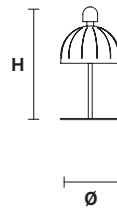

CUPOLE S1 80

Ø 80 cm / 31.49"
H 68 cm / 26.77"

DOWN LED x 21 W CRI>90
3000 K - 3080 Nominal lm
Dimmable: PUSH + 1-10V

CUPOLE BIL 3

L 100 cm / 39.37"
SP 30 cm / 11.81"
H 100 cm / 39.37"

DOWN LED x 18 W CRI>90
3000 K - 2550 Nominal lm
Dimmable: PUSH + 1-10V

CUPOLE ANG 3

L 60 cm / 23.62"
SP 65 cm / 25.59"
H 100 cm / 39.37"

DOWN LED x 18 W CRI>90
3000 K - 2550 Nominal lm
Dimmable: PUSH + 1-10V

CUPOLE A

L 20 cm / 7.87"
SP 23 cm / 9.05"
H 34 cm / 13.38"

DOWN LED X 6 W CRI >90
 3000 K - 850 Nominal lm
Dimmable: PUSH + 1-10V

CUPOLE TL

Ø 30 cm / 11.81"
H 57 cm / 22.44"

DOWN LED x 6 W CRI >90
 3000 K - 850 Nominal lm
Dimmable: OWN BUTTON

CUPOLE STL

Ø 30 cm / 11.81"
H 160 cm / 62.99"

DOWN LED x 6 W CRI >90
 3000 K - 850 Nominal lm
Dimmable: OWN BUTTON