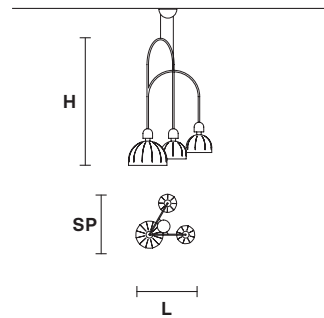

CUPOLE S1 30

Ø 30 cm / 11.81"
H 27 cm / 10.6"

DOWN LED x 6 W CRI>90
3000 K - 850 Nominal lm
Dimmable: PUSH + 1-10V

CUPOLE S1 50

Ø 50 cm / 19.68"
H 41 cm / 16.14"

DOWN LED x 18 W CRI>90
3000 K - 2752 Nominal lm
Dimmable: PUSH + 1-10V

CUPOLE S1 80

Ø 80 cm / 31.49"
H 68 cm / 26.77"

DOWN LED x 21 W CRI>90
3000 K - 3080 Nominal lm
Dimmable: PUSH + 1-10V

CUPOLE BIL 3

L 100 cm / 39.37"
SP 30 cm / 11.81"
H 100 cm / 39.37"

DOWN LED x 18 W CRI>90
3000 K - 2550 Nominal lm
Dimmable: PUSH + 1-10V

CUPOLE ANG 3

L 60 cm / 23.62"
SP 65 cm / 25.59"
H 100 cm / 39.37"

DOWN LED x 18 W CRI>90
3000 K - 2550 Nominal lm
Dimmable: PUSH + 1-10V

CUPOLE A

L 20 cm / 7.87"
SP 23 cm / 9.05"
H 34 cm / 13.38"

DOWN LED X 6 W CRI >90
 3000 K - 850 Nominal lm
Dimmable: PUSH + 1-10V

L 60 cm / 23.62"
SP 65 cm / 25.59"
H 100 cm / 39.37"

DOWN LED x 18 W CRI>90
3000 K - 2550 Nominal lm
Dimmable: 0 - 10 V

CUPOLE A

Applique

CE

TECHNICAL INFORMATION

L 20 cm / 7.87"
SP 24.5 cm / 9.65"
H 34 cm / 13.38"