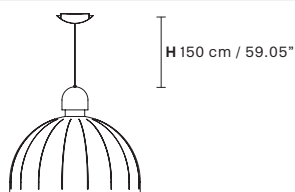

CUPOLE ANG 3

L 60 cm / 23.62"
SP 65 cm / 25.59"
H 100 cm / 39.37"

DOWN LED x 18 W CRI>90
3000 K - 2550 Nominal lm
Dimmable: PUSH + 1-10V

CUPOLE A

L 20 cm / 7.87"
SP 23 cm / 9.05"
H 34 cm / 13.38"

DOWN LED X 6 W CRI >90
 3000 K - 850 Nominal lm
Dimmable: PUSH + 1-10V

CUPOLE TL

Ø 30 cm / 11.81"
H 57 cm / 22.44"

DOWN LED x 6 W CRI >90
 3000 K - 850 Nominal lm
Dimmable: OWN BUTTON

CUPOLE STL

Ø 30 cm / 11.81"
H 160 cm / 62.99"

DOWN LED x 6 W CRI >90
 3000 K - 850 Nominal lm
Dimmable: OWN BUTTON

CUPOLE S1 30

Suspension 

TECHNICAL INFORMATION

Ø 30 cm / 11.81"
H 27 cm / 10.63"

DOWN LED x 6 W CRI>90
3000 K - 850 Nominal lm
Dimmable: 0 - 10 V

CUPOLE S1 50

Suspension 

TECHNICAL INFORMATION

L 60 cm / 23.62"
SP 65 cm / 25.59"
H 100 cm / 39.37"

DOWN LED x 18 W CRI>90
3000 K - 2550 Nominal lm
Dimmable: 0 - 10 V

CUPOLE A

Applique

CE

TECHNICAL INFORMATION

L 20 cm / 7.87"
SP 24.5 cm / 9.65"
H 34 cm / 13.38"