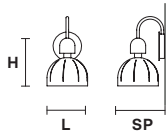

CUPOLE A

L 20 cm / 7.87"
SP 23 cm / 9.05"
H 34 cm / 13.38"

DOWN LED X 6 W CRI >90
3000 K - 850 Nominal lm
Dimmable: PUSH + 1-10V