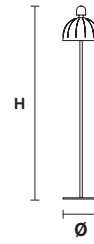

CUPOLE S1 30

Ø 30 cm / 11.81"
H 27 cm / 10.6"

DOWN LED x 6 W CRI>90
3000 K - 850 Nominal lm
Dimmable: PUSH + 1-10V

CUPOLE S1 50

Ø 50 cm / 19.68"
H 41 cm / 16.14"

DOWN LED x 18 W CRI>90
3000 K - 2752 Nominal lm
Dimmable: PUSH + 1-10V

CUPOLE S1 80

Ø 80 cm / 31.49"
H 68 cm / 26.77"

DOWN LED x 21 W CRI>90
3000 K - 3080 Nominal lm
Dimmable: PUSH + 1-10V

CUPOLE BIL 3

L 100 cm / 39.37"
SP 30 cm / 11.81"
H 100 cm / 39.37"

DOWN LED x 18 W CRI>90
3000 K - 2550 Nominal lm
Dimmable: PUSH + 1-10V

CUPOLE ANG 3

L 60 cm / 23.62"
SP 65 cm / 25.59"
H 100 cm / 39.37"

DOWN LED x 18 W CRI>90
3000 K - 2550 Nominal lm
Dimmable: PUSH + 1-10V

CUPOLE A

L 20 cm / 7.87"
SP 23 cm / 9.05"
H 34 cm / 13.38"

DOWN LED X 6 W CRI >90
 3000 K - 850 Nominal lm
Dimmable: PUSH + 1-10V

CUPOLE TL

Ø 30 cm / 11.81"
H 57 cm / 22.44"

DOWN LED x 6 W CRI >90
 3000 K - 850 Nominal lm
Dimmable: OWN BUTTON

CUPOLE STL

Ø 30 cm / 11.81"
H 160 cm / 62.99"

DOWN LED x 6 W CRI >90
 3000 K - 850 Nominal lm
Dimmable: OWN BUTTON