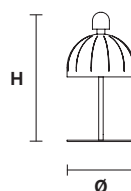

CUPOLE TL

Table lamp

CE

TECHNICAL INFORMATION

Ø 30 cm / 11.81"
H 57 cm / 22.44"

DOWN LED x 6 W CRI>90
3000 K - 850 Nominal lm
Dimmable: OWN BUTTON