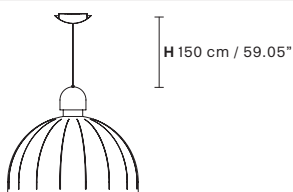

CUPOLE S1 30

Ø 30 cm / 11.81"
H 27 cm / 10.6"

DOWN LED x 6 W CRI>90
3000 K - 850 Nominal lm
Dimmable: PUSH + 1-10V

CUPOLE S1 50

Ø 50 cm / 19.68"
H 41 cm / 16.14"

DOWN LED x 18 W CRI>90
3000 K - 2752 Nominal lm
Dimmable: PUSH + 1-10V

CUPOLE S1 80

Ø 80 cm / 31.49"
H 68 cm / 26.77"

DOWN LED x 21 W CRI>90
3000 K - 3080 Nominal lm
Dimmable: PUSH + 1-10V

CUPOLE BIL 3

L 100 cm / 39.37"
SP 30 cm / 11.81"
H 100 cm / 39.37"

DOWN LED x 18 W CRI>90
3000 K - 2550 Nominal lm
Dimmable: PUSH + 1-10V

CUPOLE ANG 3

L 60 cm / 23.62"
SP 65 cm / 25.59"
H 100 cm / 39.37"

DOWN LED x 18 W CRI>90
3000 K - 2550 Nominal lm
Dimmable: PUSH + 1-10V

CUPOLE A

L 20 cm / 7.87"
SP 23 cm / 9.05"
H 34 cm / 13.38"

DOWN LED X 6 W CRI >90
 3000 K - 850 Nominal lm
Dimmable: PUSH + 1-10V

L 60 cm / 23.62"
SP 65 cm / 25.59"
H 100 cm / 39.37"

DOWN LED x 18 W CRI>90
3000 K - 2550 Nominal lm
Dimmable: 0 - 10 V

CUPOLE A

Applique

CE

TECHNICAL INFORMATION

L 20 cm / 7.87"
SP 24.5 cm / 9.65"
H 34 cm / 13.38"