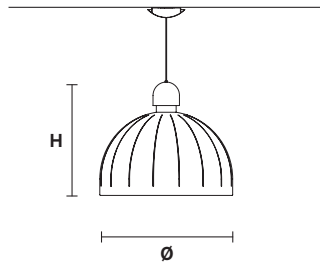

CUPOLE S1 30

Ø 30 cm / 11.81"
H 27 cm / 10.6"

DOWN LED x 6 W CRI>90
3000 K - 850 Nominal lm
Dimmable: PUSH + 1-10V

CUPOLE S1 50

Ø 50 cm / 19.68"
H 41 cm / 16.14"

DOWN LED x 18 W CRI>90
3000 K - 2752 Nominal lm
Dimmable: PUSH + 1-10V

CUPOLE S1 80

Ø 80 cm / 31.49"
H 68 cm / 26.77"

DOWN LED x 21 W CRI>90
3000 K - 3080 Nominal lm
Dimmable: PUSH + 1-10V

CUPOLE BIL 3

L 100 cm / 39.37"
SP 30 cm / 11.81"
H 100 cm / 39.37"

DOWN LED x 18 W CRI>90
3000 K - 2550 Nominal lm
Dimmable: PUSH + 1-10V

L 60 cm / 23.62"
SP 65 cm / 25.59"
H 100 cm / 39.37"

DOWN LED x 18 W CRI>90
3000 K - 2550 Nominal lm
Dimmable: 0 - 10 V

CUPOLE A

Applique

CE

TECHNICAL INFORMATION

L 20 cm / 7.87"
SP 24.5 cm / 9.65"
H 34 cm / 13.38"