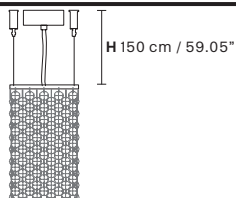

1×E14×40 W
USA 1×E12×40 W
(not included)

RECTANGULAR

L 40 cm / 15.74"
SP 12.5 cm / 4.92"
H 20 cm / 7.87"

4×E14×40 W
USA 4×E12×40 W
(not included)

Struttura in metallo con pendagli in cristallo.

Metal frame with crystal pendants.

Standard cables for all suspensions

CUBO A/SQUARE

Applique ■ SQUARE ©

TECHNICAL INFORMATION

L 12.5 cm / 4.92"
SP 12.5 cm / 4.92"
H 25 cm / 9.84"

1×E12×40 W max
 (not included)

CUBO A/LONG

Applique ■ RECTANGULAR ©

TECHNICAL INFORMATION

L 40 cm / 15.74"
SP 12.5 cm / 4.92"
H 20 cm / 7.87"

4×E12×40 W max
 (not included)