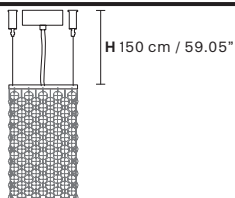

Suspension

Ceiling

Applique

Standard cables for all suspensions

CUBO A/SQUARE

CUBO A/LONG

SQUARE

L 12.5 cm / 4.92"
SP 12.5 cm / 4.92"
H 25 cm / 9.84"

1×E14×40 W
USA 1×E12×40 W
(not included)

RECTANGULAR

L 40 cm / 15.74"
SP 12.5 cm / 4.92"
H 20 cm / 7.87"

4×E14×40 W
USA 4×E12×40 W
(not included)

Struttura in metallo con pendagli in cristallo.

Metal frame with crystal pendants.

TECHNICAL INFORMATION

L 40 cm / 15.74"
SP 12.5 cm / 4.92"
H 20 cm / 7.87"

4×E12×40 W max
 (not included)