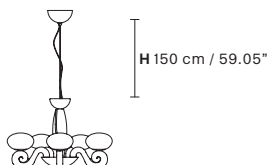

Standard cables for all chandelier

BUSTIER S5+5

CE

BUSTIER S3+3

CE

BUSTIER S5

CE

Ø 120 cm / 47.24"
H 65 cm / 25.59"

Ø 85 cm / 33.46"
H 50 cm / 19.69"

Ø 46 cm / 18.11"
H 35 cm / 13.77"

 10×G9×40 W max
USA 10×G9×40 W max
(not included)

 6×G9×40 W max
USA 6×G9×40 W max
(not included)

 5×G9×40 W max
USA 5×G9×40 W max
(not included)

BUSTIER A3

BUSTIER A2

L 40 cm / 15.74"
 SP 23 cm / 9.05"
 H 30 cm / 11.81"

L 40 cm / 15.74"
 SP 23 cm / 9.05"
 H 20 cm / 7.87"

3×G9×40 W max
USA 3×G9×40 W max
 (not included)

2×G9×40 W max
USA 2×G9×40 W max
 (not included)

BUSTIER TL2

Ø 30 cm / 11.81"
 H 55 cm / 21.65"

2×E14×40 W max
USA 2×E12×40 W max
 (not included)

Bracci in poliuretano espanso con diffusori in vetro triplex di Murano bianco. Struttura portante in metallo verniciato.