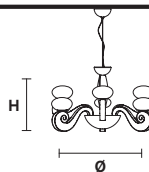

Family

Chandelier

Applique

Table lamp

Standard cables for all chandelier

BUSTIER S5+5

Chandelier

TECHNICAL INFORMATIONS

Ø 120 cm / 47.24"
H 65 cm / 25.59"

10×G9×40 W max
(not included)

BUSTIER S3+3

Chandelier

TECHNICAL INFORMATIONS

Ø 85 cm / 33.46"
H 50 cm / 19.69"

6×G9×40 W max
(not included)

BUSTIER S5