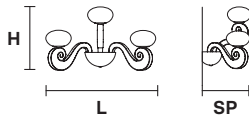

Ø 85 cm / 33.46"
H 50 cm / 19.69"

Ø 46 cm / 18.11"
H 35 cm / 13.77"

 10×G9×40 W max
USA 10×G9×40 W max
(not included)

 6×G9×40 W max
USA 6×G9×40 W max
(not included)

 5×G9×40 W max
USA 5×G9×40 W max
(not included)

BUSTIER A3

BUSTIER A2

L 40 cm / 15.74"
 SP 23 cm / 9.05"
 H 30 cm / 11.81"

L 40 cm / 15.74"
 SP 23 cm / 9.05"
 H 20 cm / 7.87"

3×G9×40 W max
USA 3×G9×40 W max
 (not included)

2×G9×40 W max
USA 2×G9×40 W max
 (not included)