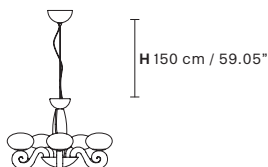

Standard cables for all chandelier