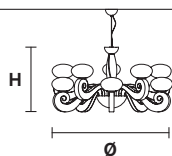

Standard cables for all chandelier

BUSTIER S5+5

CE

BUSTIER S3+3

CE

BUSTIER S5

CE

Ø 120 cm / 47.24"
H 65 cm / 25.59"

Ø 85 cm / 33.46"
H 50 cm / 19.69"

Ø 46 cm / 18.11"
H 35 cm / 13.77"

 10×G9×40 W max
USA 10×G9×40 W max
(not included)

 6×G9×40 W max
USA 6×G9×40 W max
(not included)

 5×G9×40 W max
USA 5×G9×40 W max
(not included)

BUSTIER A3

BUSTIER A2

L 40 cm / 15.74"
 SP 23 cm / 9.05"
 H 30 cm / 11.81"

L 40 cm / 15.74"
 SP 23 cm / 9.05"
 H 20 cm / 7.87"

3×G9×40 W max
USA 3×G9×40 W max
 (not included)

2×G9×40 W max
USA 2×G9×40 W max
 (not included)