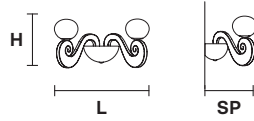

Ø 85 cm / 33.46"
H 50 cm / 19.69"

Ø 46 cm / 18.11"
H 35 cm / 13.77"

 10×G9×40 W max
USA 10×G9×40 W max
(not included)

 6×G9×40 W max
USA 6×G9×40 W max
(not included)

 5×G9×40 W max
USA 5×G9×40 W max
(not included)

BUSTIER A3

BUSTIER A2

L 40 cm / 15.74"
 SP 23 cm / 9.05"
 H 30 cm / 11.81"

L 40 cm / 15.74"
 SP 23 cm / 9.05"
 H 20 cm / 7.87"

3×G9×40 W max
USA 3×G9×40 W max
 (not included)

2×G9×40 W max
USA 2×G9×40 W max
 (not included)