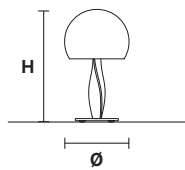

BUSTIER TL2

Ø 30 cm / 11.81"
H 55 cm / 21.65"

2×E14×40 W max
USA 2×E12×40 W max
(not included)