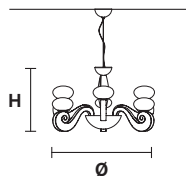

Standard cables for all chandelier

BUSTIER S5+5

CE

BUSTIER S3+3

CE

BUSTIER S5

CE

Ø 120 cm / 47.24"
H 65 cm / 25.59"

Ø 85 cm / 33.46"
H 50 cm / 19.69"

Ø 46 cm / 18.11"
H 35 cm / 13.77"

 10×G9×40 W max
USA 10×G9×40 W max
(not included)

 6×G9×40 W max
USA 6×G9×40 W max
(not included)

 5×G9×40 W max
USA 5×G9×40 W max
(not included)

BUSTIER A3

BUSTIER A2

L 40 cm / 15.74"
 SP 23 cm / 9.05"
 H 30 cm / 11.81"

L 40 cm / 15.74"
 SP 23 cm / 9.05"
 H 20 cm / 7.87"

3×G9×40 W max
USA 3×G9×40 W max
 (not included)

2×G9×40 W max
USA 2×G9×40 W max
 (not included)