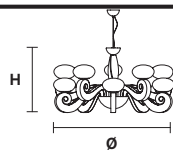

Ø 85 cm / 33.46"
H 50 cm / 19.69"

Ø 46 cm / 18.11"
H 35 cm / 13.77"

 10×G9×40 W max
USA 10×G9×40 W max
(not included)

 6×G9×40 W max
USA 6×G9×40 W max
(not included)

 5×G9×40 W max
USA 5×G9×40 W max
(not included)

Family

Chandelier

Applique

Table lamp

Standard cables for all chandelier

BUSTIER S5+5

Chandelier

TECHNICAL INFORMATIONS

Ø 120 cm / 47.24"
H 65 cm / 25.59"

10×G9×40 W max
(not included)

BUSTIER S3+3

Chandelier

TECHNICAL INFORMATIONS

Ø 85 cm / 33.46"
H 50 cm / 19.69"

6×G9×40 W max
(not included)

BUSTIER S5