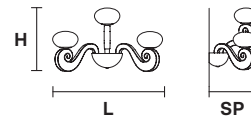

BUSTIER A3

Applique CE

TECHNICAL INFORMATION	
L	40 cm / 15.74"
SP	23 cm / 9.05"
H	30 cm / 11.81"
.....	
3×G9×40 W max (not included)