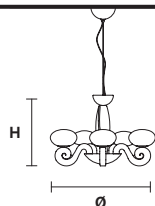

Ø 85 cm / 33.46"
H 50 cm / 19.69"

Ø 46 cm / 18.11"
H 35 cm / 13.77"

 10×G9×40 W max
USA 10×G9×40 W max
(not included)

 6×G9×40 W max
USA 6×G9×40 W max
(not included)

 5×G9×40 W max
USA 5×G9×40 W max
(not included)

Ø 120 cm / 47.24"
H 65 cm / 25.59"

10×G9×40 W max
(not included)

BUSTIER S3+3

Chandelier

TECHNICAL INFORMATIONS

Ø 85 cm / 33.46"
H 50 cm / 19.69"

6×G9×40 W max
(not included)

BUSTIER S5

Chandelier

TECHNICAL INFORMATIONS

Ø 46 cm / 18.11"
H 35 cm / 13.77"

5×G9×40 W max
(not included)

BUSTIER A2

Applique CE

TECHNICAL INFORMATION	
L	40 cm / 15.74"
SP	23 cm / 9.05"
H	20 cm / 7.87"
.....	
2×G9×40 W max (not included)	

BUSTIER A3

Applique CE

TECHNICAL INFORMATION	
L	40 cm / 15.74"
SP	23 cm / 9.05"
H	30 cm / 11.81"
.....	
3×G9×40 W max (not included)	

BUSTIER TL2

Table lamp CE

TECHNICAL INFORMATION	
Ø	30 cm / 11.81"
H	55 cm / 21.65"
.....	
2×E12×40 W max (not included)	