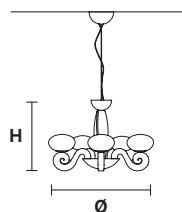

Standard cables for all chandelier

BUSTIER S5+5

CE

BUSTIER S3+3

CE

BUSTIER S5

CE

Ø 120 cm / 47.24"
H 65 cm / 25.59"

Ø 85 cm / 33.46"
H 50 cm / 19.69"

Ø 46 cm / 18.11"
H 35 cm / 13.77"

 10×G9×40 W max
USA 10×G9×40 W max
(not included)

 6×G9×40 W max
USA 6×G9×40 W max
(not included)

 5×G9×40 W max
USA 5×G9×40 W max
(not included)

BUSTIER A3

BUSTIER A2

L 40 cm / 15.74"
 SP 23 cm / 9.05"
 H 30 cm / 11.81"

L 40 cm / 15.74"
 SP 23 cm / 9.05"
 H 20 cm / 7.87"

3×G9×40 W max
USA 3×G9×40 W max
 (not included)

2×G9×40 W max
USA 2×G9×40 W max
 (not included)