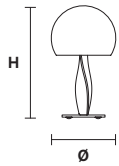

Chandelier

TECHNICAL INFORMATIONS

Ø 46 cm / 18.11"
H 35 cm / 13.77"

5×G9×40 W max
(not included)

BUSTIER A2

Applique CE

TECHNICAL INFORMATION	
L	40 cm / 15.74"
SP	23 cm / 9.05"
H	20 cm / 7.87"
.....	
2×G9×40 W max (not included)	

BUSTIER A3

Applique CE

TECHNICAL INFORMATION	
L	40 cm / 15.74"
SP	23 cm / 9.05"
H	30 cm / 11.81"
.....	
3×G9×40 W max (not included)	

BUSTIER TL2

Table lamp CE

TECHNICAL INFORMATION	
Ø	30 cm / 11.81"
H	55 cm / 21.65"
.....	
2×E12×40 W max (not included)	