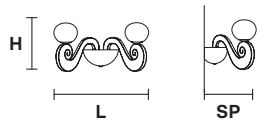

Chandelier

TECHNICAL INFORMATIONS

Ø 46 cm / 18.11"
H 35 cm / 13.77"

5×G9×40 W max
(not included)

BUSTIER A2

Applique CE

TECHNICAL INFORMATION	
L	40 cm / 15.74"
SP	23 cm / 9.05"
H	20 cm / 7.87"
.....	
2×G9×40 W max (not included)	