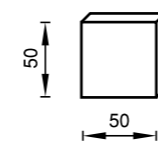

- [Armrest
- D Wooden armrest
- P Pouf
- PD Decorative pillow
- III Goose feathers 70% + Silicone blend 30%
- Decorative pillow only in element N

Attention!
 Various dimensions of element N.
 While ordering corners with elements 126N and N126, please pay attention to put correct these symbols on the order form

PD254III50x50

*There is a possibility to order this element with wooden armrest. In this case, you should replace the armrest symbol „[” by the wooden armrest symbol „D” for example D2,5D; [2,5D; D2,5] etc.